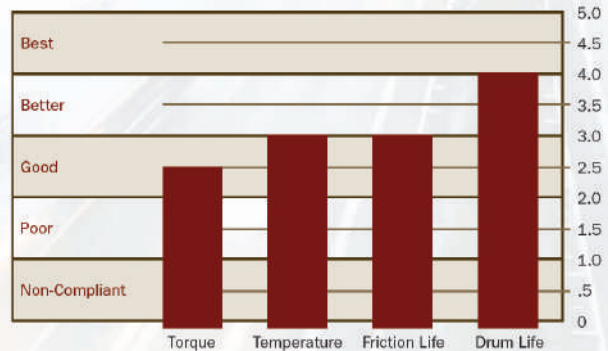

PERFORMANCE CHARACTERISTICS

GAWR: 23,000 lbs.

FMVSS 121 Conditions:

Axle Rating: 23,000 lbs.
 Brake Size: 16.5" x 7"
 Rolling Radius: 20.5"
 AL Factor: 165

Over \$2,500,000 parts inventory - All makes and models